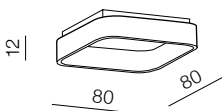

Solvent S Top CCT SMART 80
+ REMOTE CONTROL **LED**

- 1 AZ4010 (grey)
- 2 AZ4009 (white)
- 3 AZ4008 (black)

LED 92W 4700lm CCT
steel/acryl