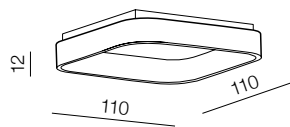

- 1 AZ4007 (grey)
- 2 AZ4006 (white)
- 3 AZ4005 (black)

LED 42W 3300lm CCT
steel/acryl

Solvent S Top CCT SMART 80
+ REMOTE CONTROL **LED**

- 1 AZ4010 (grey)
- 2 AZ4009 (white)
- 3 AZ4008 (black)

LED 92W 4700lm CCT
steel/acryl