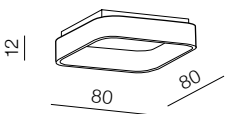

Solvent S Top CCT SMART 80
+ REMOTE CONTROL **LED**

- 1 AZ4010 (grey)
- 2 AZ4009 (white)
- 3 AZ4008 (black)

LED 92W 4700lm CCT
steel/acryl