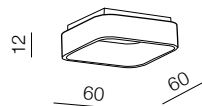

**SOLVENT** SOLVENT CCT + REMOTE CONTROL

1 GREY

2 WHITE

3 BLACK

**Solvent S Top CCT SMART 45**  
+ REMOTE CONTROL **LED**

- 1 AZ4004 (grey)
- 2 AZ4003 (white)
- 3 AZ4002 (black)

LED 32W 2700lm CCT  
steel/acryl