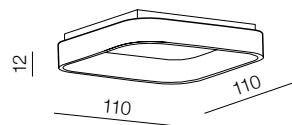

Solvent S Top CCT SMART 110
+ REMOTE CONTROL **LED**

- 1 AZ4013 (grey)
- 2 AZ4012 (white)
- 3 AZ4011 (black)

LED 120W 7700lm CCT
steel/acryl