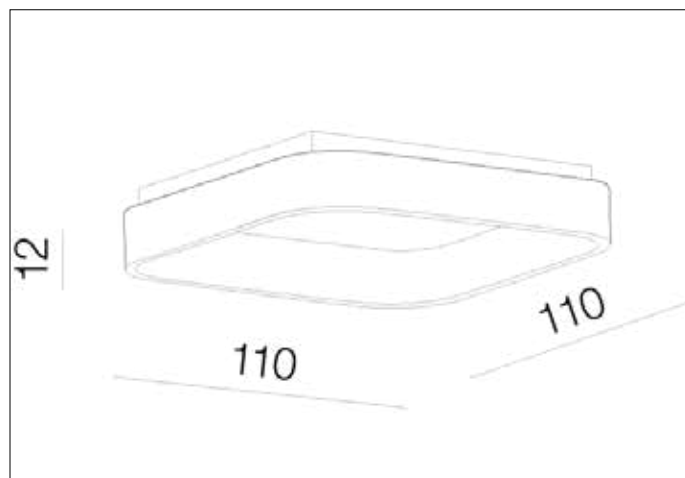

SOLVENT S TOP 110 BK + REMOTE CONTROL  
AZ4011, EAN 5901238440116

**Dimensions** height / width / length [cm] **Product Specifications**

Product	12 x 110 x 110
Mounting inlet:	N/A x N/A x N/A
Ceiling base:	3,5 x 98 x 98
Shades	8,5 x 110 x 110

Line	SMART
Type	Top
Type of track	N/A
Colour	Black
Material	Steel / Acryl
Light source	1
Type of socket	LED INTEGRATED
Lumens	7680
Kelvins	3000 ~ 6000
Beam angle	N/A
Dimmable	YES
CCT	YES
RGB	N/A
RA	N/A
App remote control	YES
Remote control	YES
Voltage	230V
Power	120W
Switch location	N/A
Protection class	IP20
Tilt	N/A
Rotation	N/A

**Shipping info** height / width / length [cm]

BOX 1:	18 x 115 x 116
BOX 2:	N/A x N/A x N/A
BOX 3:	N/A x N/A x N/A
Net weight [kg]	9,5
Gross weight [kg]	11

**Energy efficiency**

Azzardo Sp. z o.o.  
ul. Strzeszyńska 33 60-479 Poznań,  
NIP: 929-185-75-07