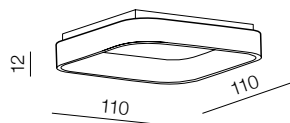

- 1 AZ4007 (grey)
- 2 AZ4006 (white)
- 3 AZ4005 (black)

LED 42W 3300lm CCT
steel/acryl

Solvent S Top CCT SMART 80
+ REMOTE CONTROL **LED**

- 1 AZ4010 (grey)
- 2 AZ4009 (white)
- 3 AZ4008 (black)

LED 92W 4700lm CCT
steel/acryl