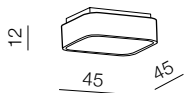

SOLVENT SOLVENT CCT + REMOTE CONTROL

1 GREY

2 WHITE

3 BLACK

Solvent S Top CCT SMART 45
+ REMOTE CONTROL **LED**

- 1 AZ4004 (grey)
- 2 AZ4003 (white)
- 3 AZ4002 (black)

LED 32W 2700lm CCT
steel/acryl

Solvent S Top CCT SMART 60
+ REMOTE CONTROL **LED**