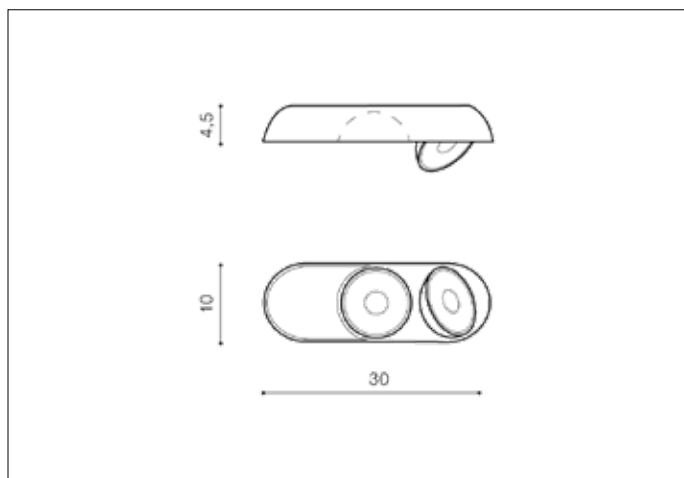

## Dimensions height / width / length [cm] Product Specifications

Product	4,5 x 30 x 10
Mounting inlet:	N/A x N/A x N/A
Ceiling base:	N/A x N/A x N/A
Shades	N/A x N/A x N/A

Line	TECHNICAL
Type	Exposed Downlight
Type of track	N/A
Colour	Black
Material	Metal
Light source	2
Type of socket	LED INTEGRATED
Lumens	1050
Kelvins	3000
Beam angle	N/A
Dimmable	N/A
CCT	N/A
RGB	N/A
RA	? 80
App remote control	N/A
Remote control	N/A
Voltage	230V
Power	20W
Switch location	N/A
Protection class	IP20
Tilt	90°
Rotation	360°

## Shipping info height / width / length [cm]

BOX 1:	5,5 x 31 x 11
BOX 2:	N/A x N/A x N/A
BOX 3:	N/A x N/A x N/A
Net weight [kg]	0,85
Gross weight [kg]	0,96