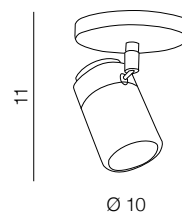

NOEMIE IP44

Noemie 1

- ❶ **AZ4136** (black)
- ❷ **AZ1310** (chrome)

GU10 1x Max 35W IP44
metal / frosted glass

Noemie 2

- ❶ **AZ4137** (black)
- ❷ **AZ2555** (chrome)

GU10 2x Max 35W IP44
metal / frosted glass

Noemie 3 Round

- AZ2556**
(chrome)

GU10 Max 3x35W IP44
frosted glass

Noemie 3

- ❶ **AZ4138** (black)
- ❷ **AZ1306** (chrome)

GU10 3x Max 35W IP44
metal / frosted glass