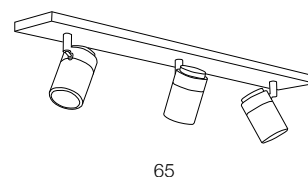

NOEMIE IP44

Noemie 1

- ❶ **AZ4136** (black)
- ❷ **AZ1310** (chrome)

GU10 1x Max 35W IP44
metal / frosted glass

Noemie 2

- ❶ **AZ4137** (black)
- ❷ **AZ2555** (chrome)

GU10 2x Max 35W IP44
metal / frosted glass

Noemie 3 Round

- AZ2556**
(chrome)

GU10 Max 3x35W IP44
frosted glass

Noemie 3

- ❶ **AZ4138** (black)
- ❷ **AZ1306** (chrome)

GU10 3x Max 35W IP44
metal / frosted glass