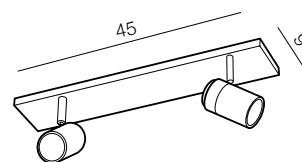

NOEMIE IP44

Noemie 1

- ❶ **AZ4136** (black)
- ❷ **AZ1310** (chrome)

GU10 1x Max 35W IP44
metal / frosted glass

Noemie 2

- ❶ **AZ4137** (black)
- ❷ **AZ2555** (chrome)

GU10 2x Max 35W IP44
metal / frosted glass

Noemie 3 Round

- AZ2556**
(chrome)

GU10 Max 3x35W IP44
frosted glass

Noemie 3

- ❶ **AZ4138** (black)
- ❷ **AZ1306** (chrome)

GU10 3x Max 35W IP44
metal / frosted glass