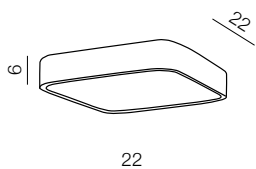

❶ BLACK

❷ CHROME/WHITE

Lucie 25

- ❶ AZ4146 (black)
- ❷ AZ1308 (chrome/white)

E27 3x Max 40W Only LED IP44
acryl/metal chrome

Lucie 43

- ❶ AZ4147 (black)
- ❷ AZ1309 (chrome/white)

E27 3x Max 40W Only LED IP44
acryl/metal chrome