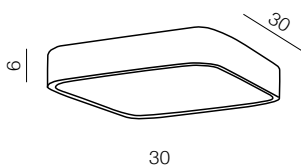

❶ BLACK

❷ CHROME/WHITE

Lucie 25

- ❶ AZ4146 (black)
- ❷ AZ1308 (chrome/white)

E27 3x Max 40W Only LED IP44
acryl/metal chrome

Lucie 43

- ❶ AZ4147 (black)
- ❷ AZ1309 (chrome/white)

E27 3x Max 40W Only LED IP44
acryl/metal chrome