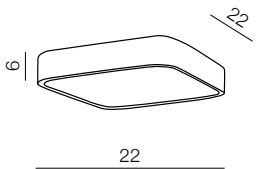

❶ BLACK

❷ CHROME/WHITE

**Lucie 25**

- ❶ AZ4146 (black)
- ❷ AZ1308 (chrome/white)

E27 3x Max 40W Only LED IP44  
acryl/metal chrome

**Lucie 43**

- ❶ AZ4147 (black)
- ❷ AZ1309 (chrome/white)

E27 3x Max 40W Only LED IP44  
acryl/metal chrome