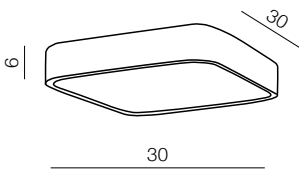

❶ BLACK

❷ CHROME/WHITE

**Lucie 25**

- ❶ AZ4146 (black)
- ❷ AZ1308 (chrome/white)

E27 3x Max 40W Only LED IP44  
acryl/metal chrome

**Lucie 43**

- ❶ AZ4147 (black)
- ❷ AZ1309 (chrome/white)

E27 3x Max 40W Only LED IP44  
acryl/metal chrome