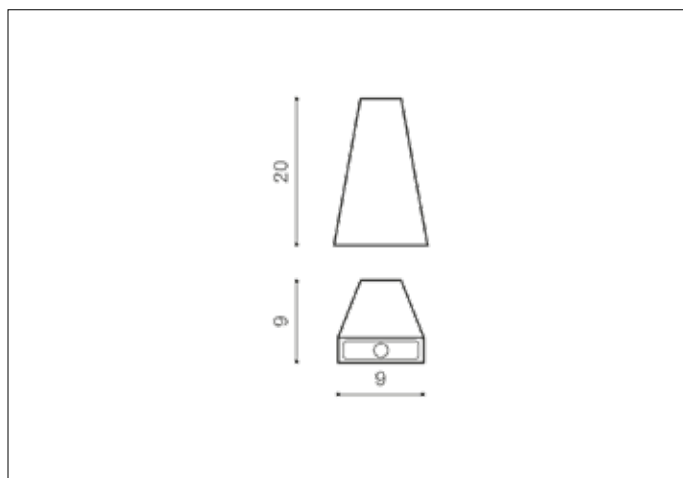

AZzardo[®]
 LIGHTING

 ZITA XL WH
 AZ4151, EAN 5901238441519

Dimensions height / width / length [cm] **Product Specifications**

Product	20 x 9 x 9
Mounting inlet:	N/A x N/A x N/A
Ceiling base:	N/A x N/A x N/A
Shades	N/A x N/A x N/A

Line	TECHNICAL
Type	Wall / Outdoor
Type of track	N/A
Colour	White
Material	Metal
Light source	1
Type of socket	LED INTEGRATED
Lumens	440
Kelvins	3000
Beam angle	N/A
Dimmable	N/A
CCT	N/A
RGB	N/A
RA	? 80
App remote control	N/A
Remote control	N/A
Voltage	230V
Power	6W
Switch location	N/A
Protection class	IP54
Tilt	N/A
Rotation	N/A

Shipping info height / width / length [cm]

BOX 1:	23 x 11,5 x 11,5
BOX 2:	N/A x N/A x N/A
BOX 3:	N/A x N/A x N/A
Net weight [kg]	0,85
Gross weight [kg]	0,95

Energy efficiency

 Azzardo Sp. z o.o.
 ul. Strzeszyńska 33 60-479 Poznań,
 NIP: 929-185-75-07