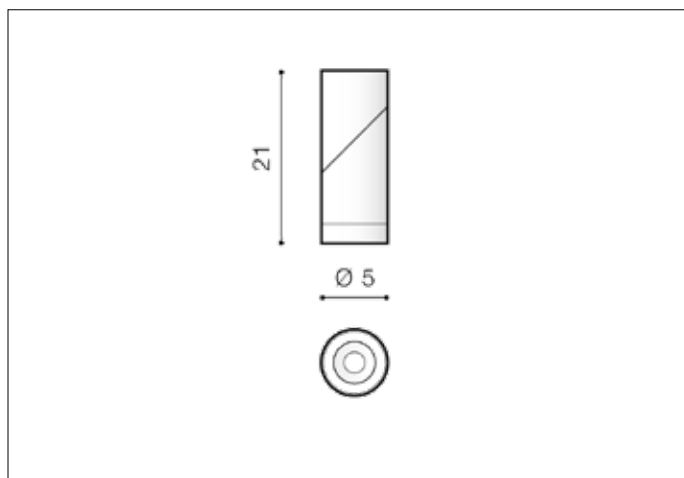

## Dimensions height / width / length [cm] Product Specifications

Product	15,5 ~ 21 x 5 ~ 10,5 x 5 ~ 10,5
Mounting inlet:	N/A x N/A x N/A
Ceiling base:	N/A x N/A x N/A
Shades	N/A x N/A x N/A

## Shipping info height / width / length [cm]

BOX 1:	22 x 6,5 x 6,5
BOX 2:	N/A x N/A x N/A
BOX 3:	N/A x N/A x N/A
Net weight [kg]	0,43
Gross weight [kg]	0,48

## Energy efficiency

Azzardo Sp. z o.o.  
ul. Strzeszyńska 33 60-479 Poznań,  
NIP: 929-185-75-07

[www.azzardolighting.com](http://www.azzardolighting.com)

Line	TECHNICAL
Type	Exposed Downlight
Type of track	N/A
Colour	White
Material	Metal
Light source	1
Type of socket	LED INTEGRATED
Lumens	820
Kelvins	3000
Beam angle	23,5°
Dimmable	N/A
CCT	N/A
RGB	N/A
RA	? 80
App remote control	N/A
Remote control	N/A
Voltage	230V
Power	12W
Switch location	N/A
Protection class	IP20
Tilt	90°
Rotation	350°