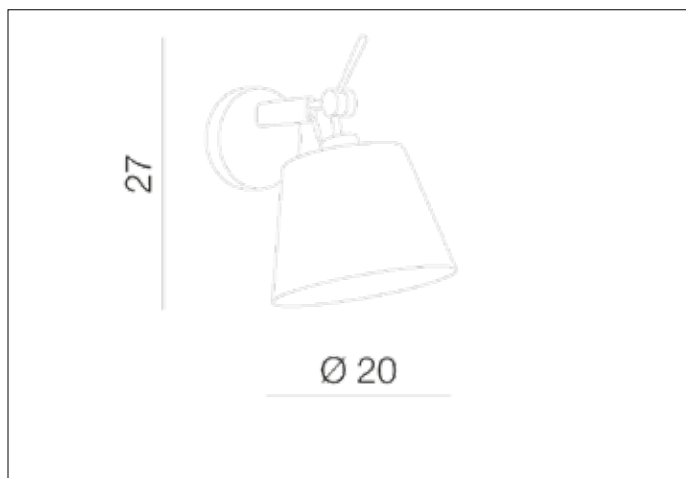

AZzardo[®]
LIGHTING

ZYTA WALL XS BK/GO ZFBK
AZ4185, EAN 5901238441854

Dimensions height / width / length [cm] Product Specifications

Product	27 x 20 x 30
Mounting inlet:	N/A x N/A x N/A
Ceiling base:	N/A x N/A x N/A
Shades	14 x 20 x N/A

Line	DECORATIVE
Type	Wall
Type of track	N/A
Colour	Black / Gold / Black
Material	Aluminium
Light source	1
Type of socket	E27
Lumens	N/A
Kelvins	N/A
Beam angle	N/A
Dimmable	N/A
CCT	N/A
RGB	N/A
RA	N/A
App remote control	N/A
Remote control	N/A
Voltage	230V
Power	max LED 60W
Switch location	On the base
Protection class	IP20
Tilt	180°
Rotation	350°