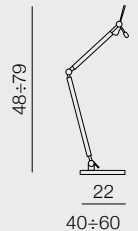

Zyta S Table

LAMP BODY

AZ4188 (black/gold)

E27 1x Max 60W
aluminium

+

=