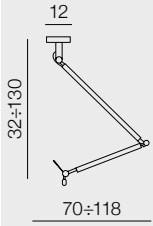

Lamp bodies

+

Shades

=

Bodies + Shades

Zyta S Pendant

LAMP BODY

AZ4189 (black/gold)

E27 1x Max 60W
aluminium

+