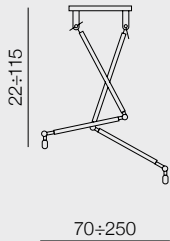

Zyta 2S Pendant

LAMP BODY

AZ4191 (black/gold)

E27 2x Max 60W
aluminium

+