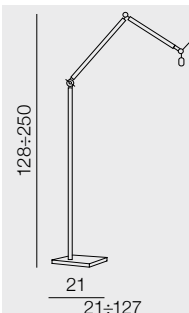

Zyta Floor

LAMP BODY

AZ4193 (black/gold)

E27 1x Max 60W
aluminium

+

=