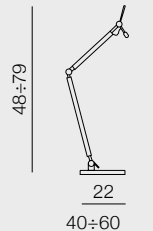

Zyta S Table

LAMP BODY

AZ4188 (black/gold)

E27 1x Max 60W
aluminium

+