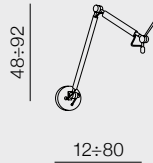

Zyta S Wall

LAMP BODY

AZ4190 (black/gold)

E27 1x Max 60W
aluminium

+