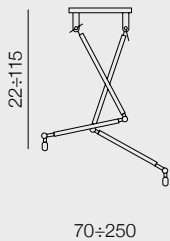

Zyta 2S Pendant

LAMP BODY

AZ4191 (black/gold)

E27 2x Max 60W
aluminium

+

=