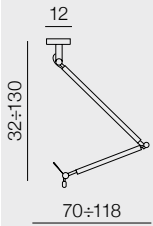

Lamp bodies

+

Shades

=

Bodies + Shades

Zyta S Pendant

LAMP BODY

AZ4189 (black/gold)

E27 1x Max 60W
aluminium

+