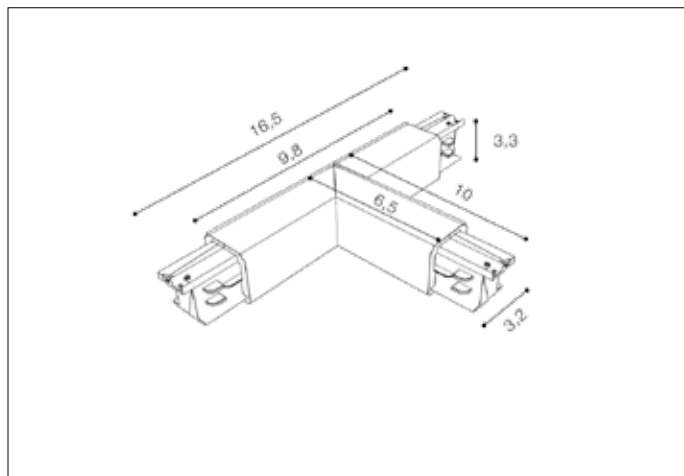

TRACK 3LINE T CONNECTOR RIGHT WH  
AZ4277, EAN 5901238442776

**Dimensions** height / width / length [cm] **Product Specifications**

Product	3,3 x 9,80 ~ 16,50 x 6,50 ~ 10
Mounting inlet:	N/A x N/A x N/A
Ceiling base:	N/A x N/A x N/A
Shades	N/A x N/A x N/A

Line	TECHNICAL
Type	Component
Type of track	3 Line
Colour	White
Material	PC
Light source	N/A
Type of socket	N/A
Lumens	N/A
Kelvins	N/A
Beam angle	N/A
Dimmable	N/A
CCT	N/A
RGB	N/A
RA	N/A
App remote control	N/A
Remote control	N/A
Voltage	230V
Power	N/A
Switch location	N/A
Protection class	N/A
Tilt	N/A
Rotation	N/A

**Shipping info** height / width / length [cm]

BOX 1:	3,3 x 16,5 x 10
BOX 2:	N/A x N/A x N/A
BOX 3:	N/A x N/A x N/A
Net weight [kg]	0,15
Gross weight [kg]	0,15

**Energy efficiency**

Azzardo Sp. z o.o.  
ul. Strzeszyńska 33 60-479 Poznań,  
NIP: 929-185-75-07