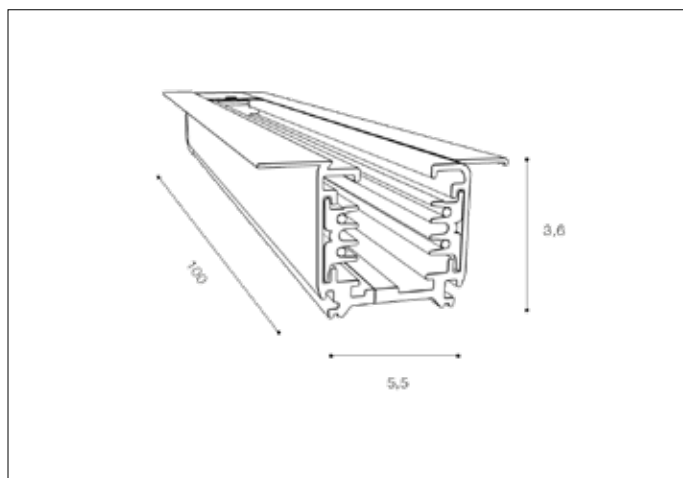

**AZzardo**<sup>®</sup>  
LIGHTING

TRACK 3LINE 1M GIPS WH  
AZ4289, EAN 5901238442899

## Dimensions height / width / length [cm] Product Specifications

|                 |                 |
|-----------------|-----------------|
| Product         | 3,6 x 5,5 x 100 |
| Mounting inlet: | 3,2 x 3,3 x 100 |
| Ceiling base:   | N/A x N/A x N/A |
| Shades          | N/A x N/A x N/A |

|                    |           |
|--------------------|-----------|
| Line               | TECHNICAL |
| Type               | Track     |
| Type of track      | 3 Line    |
| Colour             | White     |
| Material           | Metal     |
| Light source       | N/A       |
| Type of socket     | N/A       |
| Lumens             | N/A       |
| Kelvins            | N/A       |
| Beam angle         | N/A       |
| Dimmable           | N/A       |
| CCT                | N/A       |
| RGB                | N/A       |
| RA                 | N/A       |
| App remote control | N/A       |
| Remote control     | N/A       |
| Voltage            | 230V      |
| Power              | N/A       |
| Switch location    | N/A       |
| Protection class   | N/A       |
| Tilt               | N/A       |
| Rotation           | N/A       |