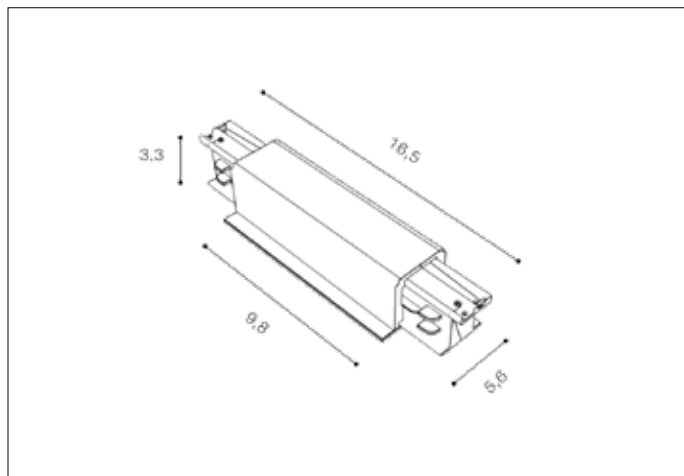

TRACK 3LINE POWER GIPS BK
AZ4296, EAN 5901238442967

Dimensions height / width / length [cm] Product Specifications

Product	3,3 x 5,6 x 9,80 ~ 16,50
Mounting inlet:	N/A x N/A x N/A
Ceiling base:	N/A x N/A x N/A
Shades	N/A x N/A x N/A

Line	TECHNICAL
Type	Component
Type of track	3 Line
Colour	Black
Material	PC
Light source	N/A
Type of socket	N/A
Lumens	N/A
Kelvins	N/A
Beam angle	N/A
Dimmable	N/A
CCT	N/A
RGB	N/A
RA	N/A
App remote control	N/A
Remote control	N/A
Voltage	230V
Power	N/A
Switch location	N/A
Protection class	N/A
Tilt	N/A
Rotation	N/A

Shipping info height / width / length [cm]

BOX 1:	3,3 x 16,5 x 5,6
BOX 2:	N/A x N/A x N/A
BOX 3:	N/A x N/A x N/A
Net weight [kg]	0,11
Gross weight [kg]	0,11

Energy efficiency

Azzardo Sp. z o.o.
ul. Strzeszyńska 33 60-479 Poznań,
NIP: 929-185-75-07