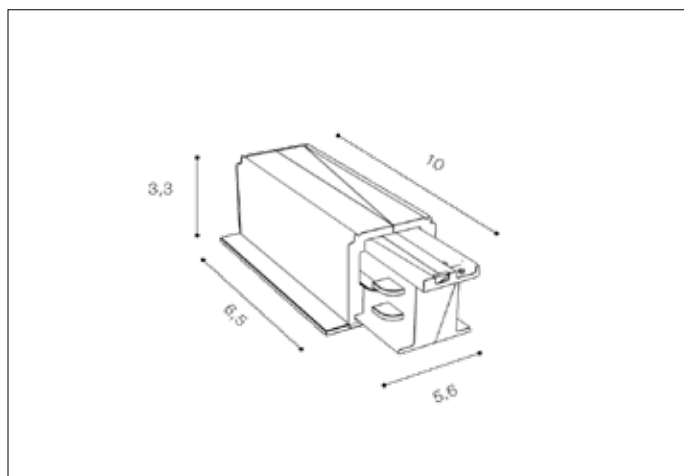

TRACK 3LINE END POWER RIGHT GIPS BK
AZ4304, EAN 5901238443049

Dimensions height / width / length

[cm] Product	3,3 x 5,6 x 6,50
Mounting inlet:	3,2 x 3,3 x N/A
Ceiling base:	~ 10N/A x N/A x N/A
Shades	N/A x N/A x N/A

Product Specifications

Line	TECHNICAL
Type	Component
Type of track	3 Line
Colour	Black
Material	PC
Light source	N/A
Type of socket	N/A
Lumens	N/A
Kelvins	N/A
Beam angle	N/A
Dimmable	N/A
CCT	N/A
RGB	N/A
RA	N/A
App remote control	N/A
Remote control	N/A
Voltage	230V
Power	N/A
Switch location	N/A
Protection class	N/A
Tilt	N/A
Rotation	N/A

Shipping info height / width / length [cm]

BOX 1:	3,3 x 10 x 5,6
BOX 2:	N/A x N/A x N/A
BOX 3:	N/A x N/A x N/A
Net weight [kg]	0,06
Gross weight [kg]	0,06

Energy efficiency

Azzardo Sp. z o.o.
ul. Strzeszyńska 33 60-479 Poznań,
NIP: 929-185-75-07