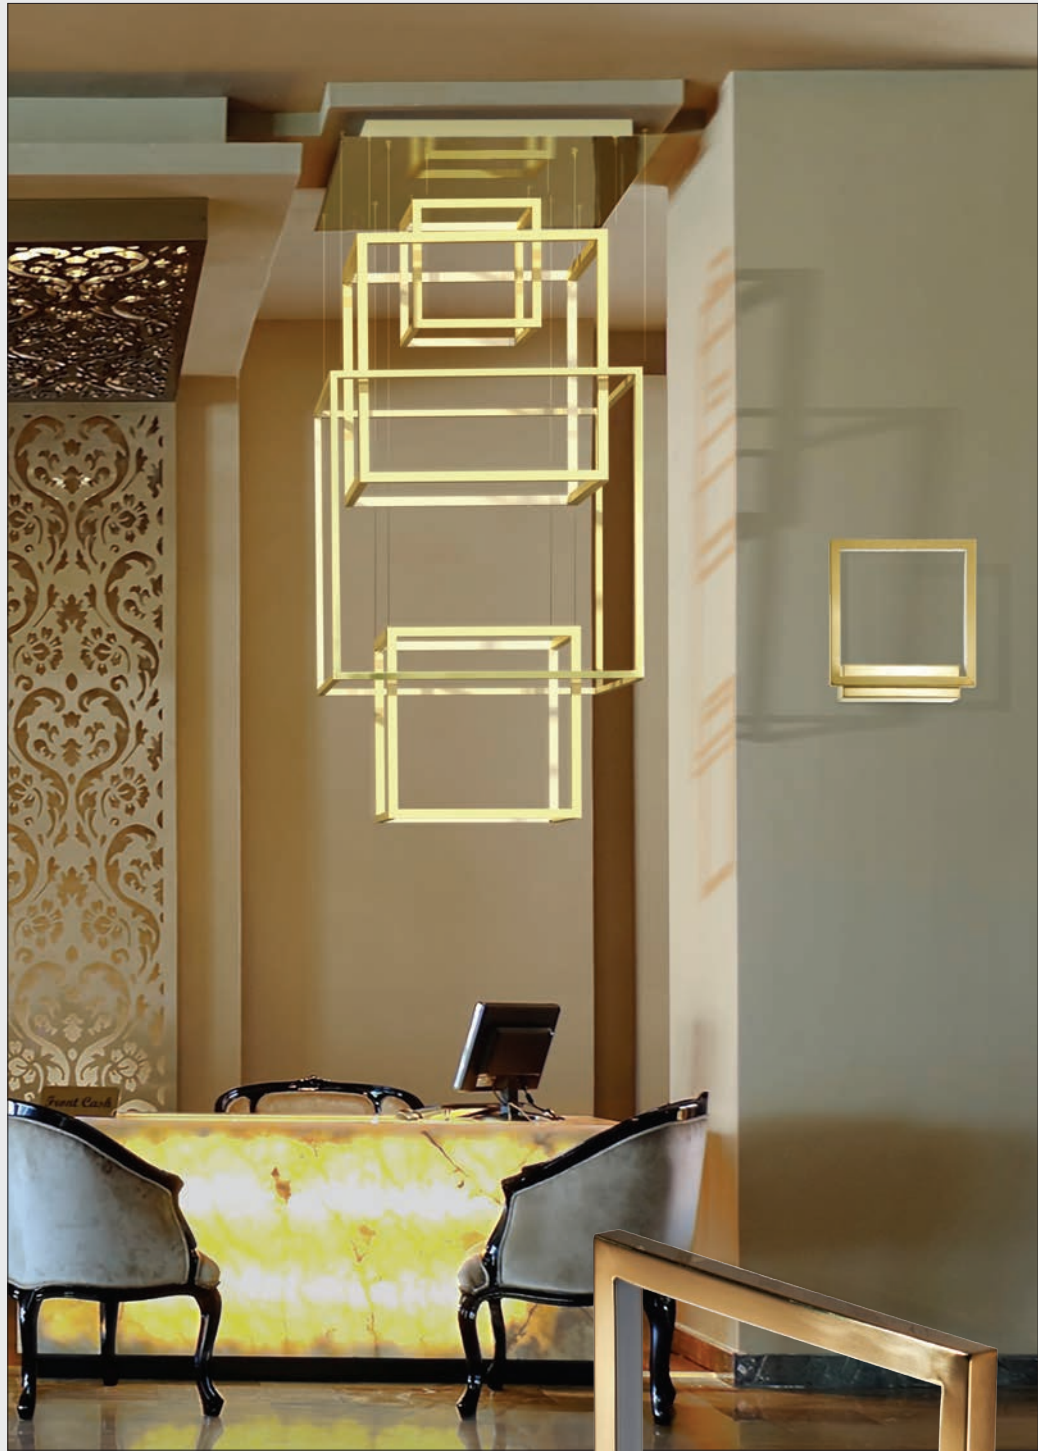

max 500

33; 44; 55; 65

Opera XL
dimm LED  

- ❶ AZ3139 (black)
- ❷ AZ3140 (gold)

LED 329W 19740lm 3000K
aluminium/acrylic

Opera Wall LED

- ❶ AZ3141 (black)
- ❷ AZ4321 (gold)
- ❸ AZ3142 (white)

LED 18W 1000lm 3000K
aluminium/acryl

❶ BLACK

❷ GOLD

❸ WHITE