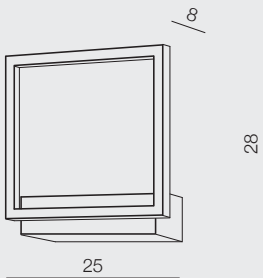

max 500

33; 44; 55; 65

Opera XL
dimm LED  

- ❶ AZ3139 (black)
- ❷ AZ3140 (gold)

LED 329W 19740lm 3000K
aluminium/acrylic

Opera Wall LED

- ❶ AZ3141 (black)
- ❷ AZ4321 (gold)
- ❸ AZ3142 (white)

LED 18W 1000lm 3000K
aluminium/acryl