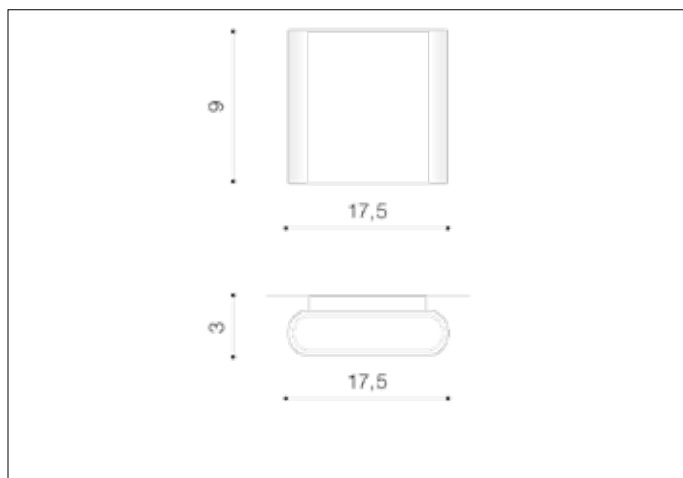

## Dimensions height / width / length [cm] Product Specifications

Product	9 x 17,5 x 3
Mounting inlet:	N/A x N/A x N/A
Ceiling base:	N/A x N/A x N/A
Shades	N/A x N/A x N/A

Line	DECORATIVE
Type	Wall
Type of track	N/A
Colour	Black
Material	Metal / Glass
Light source	2
Type of socket	LED INTEGRATED
Lumens	467
Kelvins	3000
Beam angle	N/A
Dimmable	N/A
CCT	N/A
RGB	N/A
RA	? 80
App remote control	N/A
Remote control	N/A
Voltage	230V
Power	10W
Switch location	N/A
Protection class	IP54
Tilt	N/A
Rotation	N/A

## Shipping info height / width / length [cm]

BOX 1:	19,5 x 9,5 x 4
BOX 2:	N/A x N/A x N/A
BOX 3:	N/A x N/A x N/A
Net weight [kg]	0,54
Gross weight [kg]	0,6