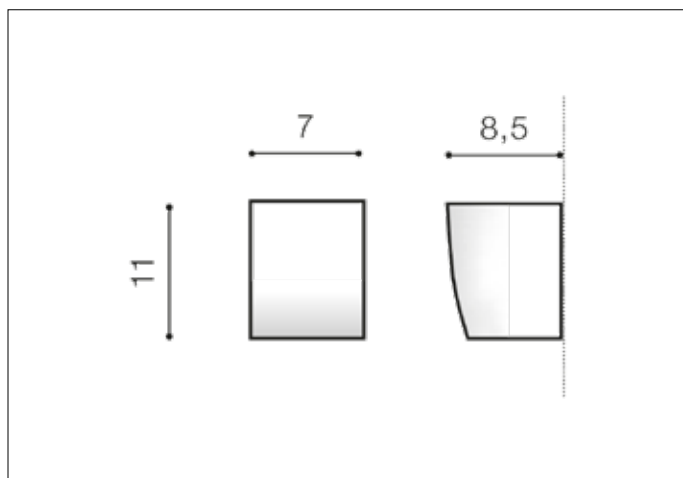

AZzardo[®]
LIGHTING

REZIA 1 BK

AZ4343, EAN 5901238443438

Dimensions height / width / length [cm] Product Specifications

Product	11 x 7 x 8,5
Mounting inlet:	N/A x N/A x N/A
Ceiling base:	N/A x N/A x N/A
Shades	N/A x N/A x N/A

Line	DECORATIVE
Type	Wall
Type of track	N/A
Colour	Black
Material	Metal / Glass
Light source	1
Type of socket	GU10
Lumens	N/A
Kelvins	N/A
Beam angle	N/A
Dimmable	N/A
CCT	N/A
RGB	N/A
RA	N/A
App remote control	N/A
Remote control	N/A
Voltage	230V
Power	max LED 35W
Switch location	N/A
Protection class	IP54
Tilt	N/A
Rotation	N/A

Shipping info height / width / length [cm]

BOX 1:	12 x 9 x 8
BOX 2:	N/A x N/A x N/A
BOX 3:	N/A x N/A x N/A
Net weight [kg]	0,34
Gross weight [kg]	0,4

Energy efficiency

N/A

Azzardo Sp. z o.o.
ul. Strzeszyńska 33 60-479 Poznań,
NIP: 929-185-75-07