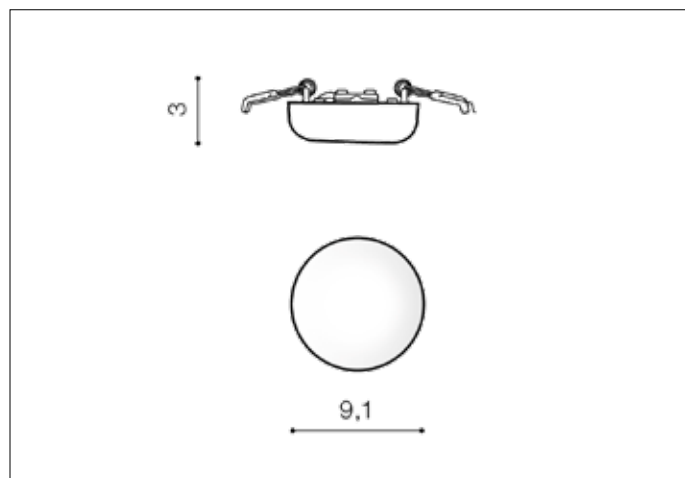

AZzardo[®]
LIGHTING

LAMIR R 9 4000K
AZ4383, EAN 5901238443834

Dimensions height / width / length [cm] Product Specifications

| | |
|-----------------|-----------------|
| Product | 3 x 9,1 x N/A |
| Mounting inlet: | 1,5 x 6,8 x N/A |
| Ceiling base: | N/A x N/A x N/A |
| Shades | N/A x N/A x N/A |

| | |
|--------------------|----------------|
| Line | TECHNICAL |
| Type | Downlight |
| Type of track | N/A |
| Colour | White |
| Material | Metal / PC |
| Light source | 1 |
| Type of socket | LED INTEGRATED |
| Lumens | N/A |
| Kelvins | 4000 |
| Beam angle | N/A |
| Dimmable | N/A |
| CCT | N/A |
| RGB | N/A |
| RA | ? 80 |
| App remote control | N/A |
| Remote control | N/A |
| Voltage | 230V |
| Power | 9W |
| Switch location | N/A |
| Protection class | IP44 |
| Tilt | N/A |
| Rotation | N/A |

Shipping info height / width / length [cm]

| | |
|-------------------|-----------------|
| BOX 1: | 5 x 11 x 12,5 |
| BOX 2: | N/A x N/A x N/A |
| BOX 3: | N/A x N/A x N/A |
| Net weight [kg] | 0,1 |
| Gross weight [kg] | 0,17 |