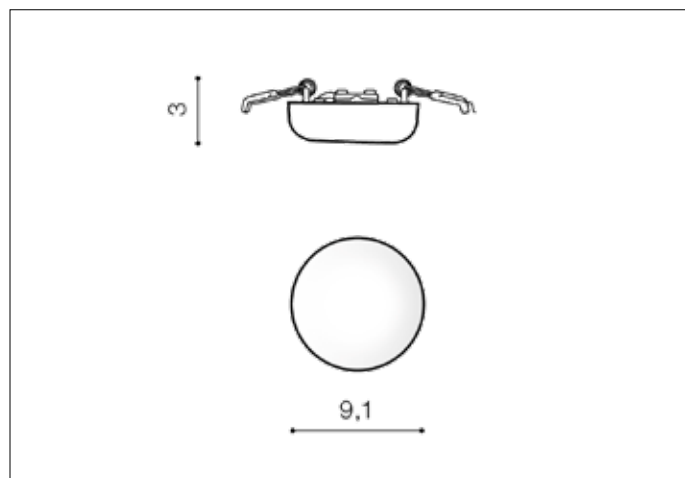

## Dimensions height / width / length [cm] Product Specifications

Product	3 x 9,1 x N/A
Mounting inlet:	1,5 x 6,8 x N/A
Ceiling base:	N/A x N/A x N/A
Shades	N/A x N/A x N/A

Line	TECHNICAL
Type	Downlight
Type of track	N/A
Colour	White
Material	Metal / PC
Light source	1
Type of socket	LED INTEGRATED
Lumens	N/A
Kelvins	3000
Beam angle	N/A
Dimmable	N/A
CCT	N/A
RGB	N/A
RA	? 80
App remote control	N/A
Remote control	N/A
Voltage	230V
Power	9W
Switch location	N/A
Protection class	IP44
Tilt	N/A
Rotation	N/A

## Shipping info height / width / length [cm]

BOX 1:	5 x 11 x 12,5
BOX 2:	N/A x N/A x N/A
BOX 3:	N/A x N/A x N/A
Net weight [kg]	0,1
Gross weight [kg]	0,17