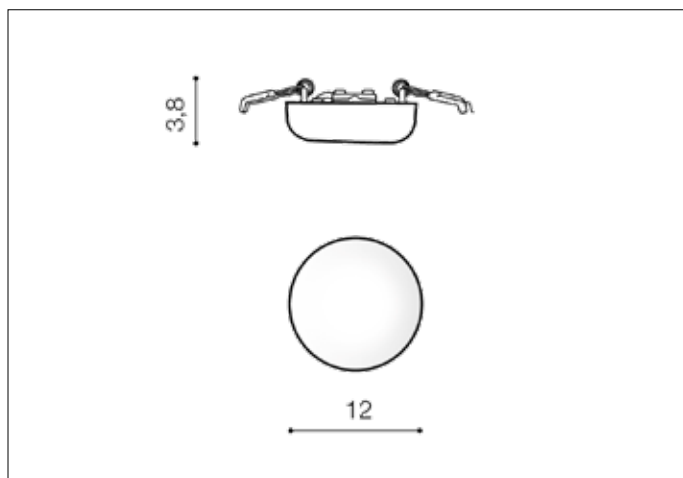

AZzardo[®]
LIGHTING

LAMIR R 12 3000K
AZ4385, EAN 5901238443858

Dimensions height / width / length [cm] Product Specifications

Product	3,8 x 12 x N/A
Mounting inlet:	1,5 x 7,50 ~ 9,60 x N/A
Ceiling base:	N/A x N/A x N/A
Shades	N/A x N/A x N/A

Line	TECHNICAL
Type	Downlight
Type of track	N/A
Colour	White
Material	Metal / PC
Light source	1
Type of socket	LED INTEGRATED
Lumens	N/A
Kelvins	3000
Beam angle	N/A
Dimmable	N/A
CCT	N/A
RGB	N/A
RA	? 80
App remote control	N/A
Remote control	N/A
Voltage	230V
Power	16W
Switch location	N/A
Protection class	IP44
Tilt	N/A
Rotation	N/A

Shipping info height / width / length [cm]

BOX 1:	5,5 x 16 x 13
BOX 2:	N/A x N/A x N/A
BOX 3:	N/A x N/A x N/A
Net weight [kg]	0,2
Gross weight [kg]	0,26

Energy efficiency

Azzardo Sp. z o.o.
ul. Strzeszyńska 33 60-479 Poznań,
NIP: 929-185-75-07