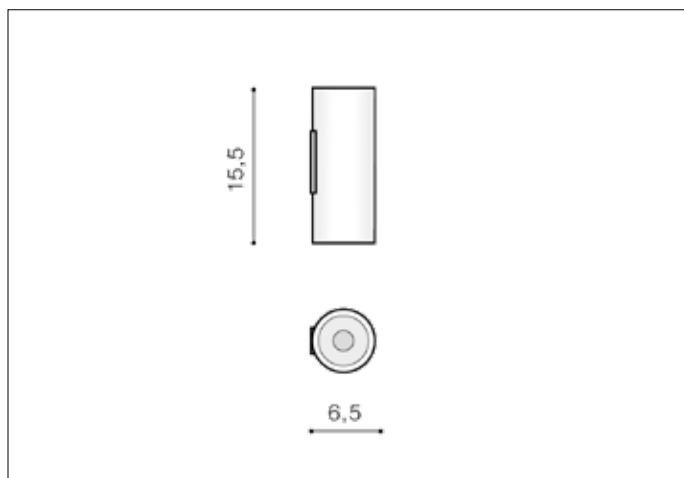

AZzardo[®]
LIGHTING

VELIA R 2 BK
AZ4399, EAN 5901238443995

Dimensions height / width / length [cm] Product Specifications

Product	15,5 x 6,5 x N/A
Mounting inlet:	N/A x N/A x N/A
Ceiling base:	N/A x N/A x N/A
Shades	N/A x N/A x N/A

Line	DECORATIVE
Type	Wall
Type of track	N/A
Colour	Black
Material	Metal
Light source	2
Type of socket	GU10
Lumens	N/A
Kelvins	N/A
Beam angle	N/A
Dimmable	N/A
CCT	N/A
RGB	N/A
RA	N/A
App remote control	N/A
Remote control	N/A
Voltage	230V
Power	max LED 50W
Switch location	N/A
Protection class	IP20
Tilt	N/A
Rotation	N/A

Shipping info height / width / length [cm]

BOX 1:	16,5 x 7,5 x 7,5
BOX 2:	N/A x N/A x N/A
BOX 3:	N/A x N/A x N/A
Net weight [kg]	0,25
Gross weight [kg]	0,3

Energy efficiency

N/A

Azzardo Sp. z o.o.
ul. Strzeszyńska 33 60-479 Poznań,
NIP: 929-185-75-07