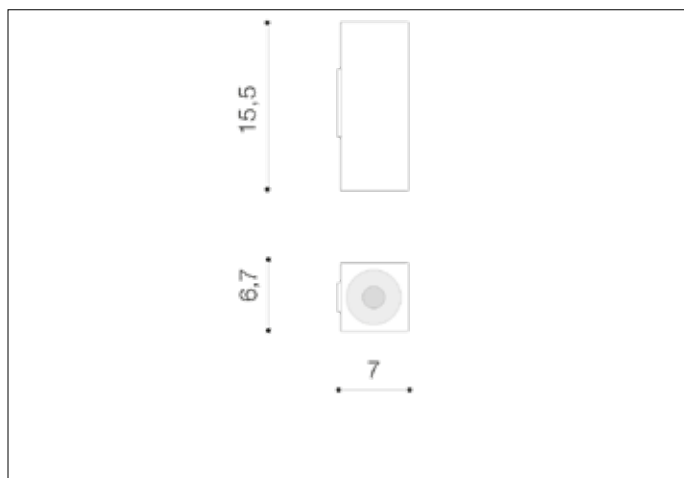

AZzardo[®]
LIGHTING

VELIA S 2 BRASS
AZ4402, EAN 5901238444022

Dimensions height / width / length [cm] Product Specifications

Product	15,5 x 6,7 x 7
Mounting inlet:	N/A x N/A x N/A
Ceiling base:	N/A x N/A x N/A
Shades	N/A x N/A x N/A

Line	DECORATIVE
Type	Wall
Type of track	N/A
Colour	Brass
Material	Metal
Light source	2
Type of socket	GU10
Lumens	N/A
Kelvins	N/A
Beam angle	N/A
Dimmable	N/A
CCT	N/A
RGB	N/A
RA	N/A
App remote control	N/A
Remote control	N/A
Voltage	230V
Power	max LED 50W
Switch location	N/A
Protection class	IP20
Tilt	N/A
Rotation	N/A

Shipping info height / width / length [cm]

BOX 1:	16,5 x 7,5 x 7,5
BOX 2:	N/A x N/A x N/A
BOX 3:	N/A x N/A x N/A
Net weight [kg]	0,32
Gross weight [kg]	0,38

Energy efficiency

N/A

Azzardo Sp. z o.o.
ul. Strzeszyńska 33 60-479 Poznań,
NIP: 929-185-75-07