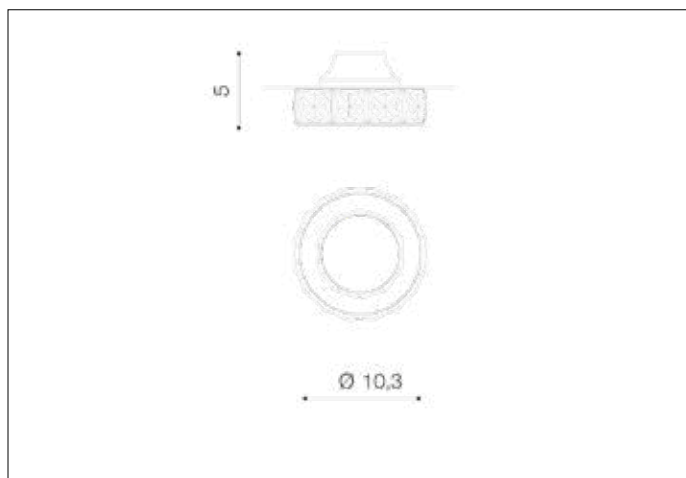

## Dimensions height / width / length [cm] Product Specifications

Product	5 x 10,3 x 10,3
Mounting inlet:	2,6 x 6,1 x N/A
Ceiling base:	N/A x N/A x N/A
Shades	N/A x N/A x N/A

Line	TECHNICAL
Type	Downlight
Type of track	N/A
Colour	Chrome
Material	Metal / Crystals
Light source	1
Type of socket	GU10
Lumens	N/A
Kelvins	N/A
Beam angle	N/A
Dimmable	N/A
CCT	N/A
RGB	N/A
RA	N/A
App remote control	N/A
Remote control	N/A
Voltage	230V
Power	max LED 50W
Switch location	N/A
Protection class	IP20
Tilt	N/A
Rotation	N/A

## Shipping info height / width / length [cm]

BOX 1:	7,5 x 11 x 12
BOX 2:	N/A x x N/A
BOX 3:	N/A x N/A x N/A
Net weight [kg]	0,2
Gross weight [kg]	0,3