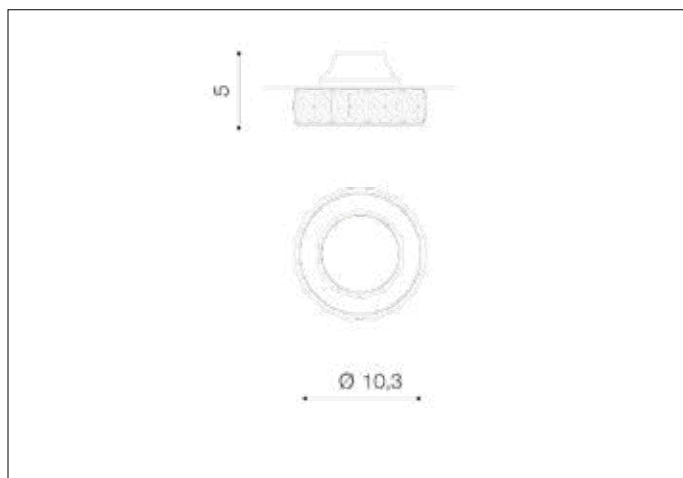

AZzardo[®]
LIGHTING

ESTER S 1 GO
AZ4412, EAN 5901238444121

Dimensions height / width / length [cm] Product Specifications

Product	5 x 10,3 x 10,3
Mounting inlet:	2,6 x 6,1 x N/A
Ceiling base:	N/A x N/A x N/A
Shades	N/A x N/A x N/A

Line	TECHNICAL
Type	Downlight
Type of track	N/A
Colour	Gold
Material	Metal / Crystals
Light source	1
Type of socket	GU10
Lumens	N/A
Kelvins	N/A
Beam angle	N/A
Dimmable	N/A
CCT	N/A
RGB	N/A
RA	N/A
App remote control	N/A
Remote control	N/A
Voltage	230V
Power	max LED 50W
Switch location	N/A
Protection class	IP20
Tilt	N/A
Rotation	N/A

Shipping info height / width / length [cm]

BOX 1:	7,5 x 11 x 12
BOX 2:	N/A x N/A x N/A
BOX 3:	N/A x N/A x N/A
Net weight [kg]	0,2
Gross weight [kg]	0,3

Energy efficiency

N/A

Azzardo Sp. z o.o.
ul. Strzeszyńska 33 60-479 Poznań,
NIP: 929-185-75-07