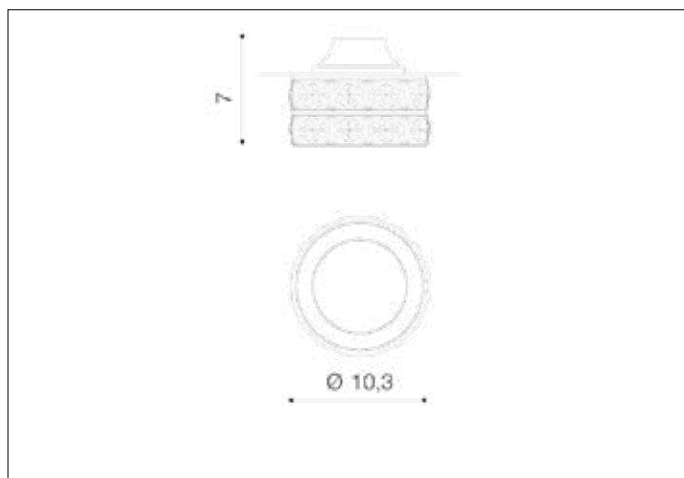

AZzardo[®]
LIGHTING

ESTER S 2 BK
AZ4414, EAN 5901238444145

Dimensions height / width / length [cm] Product Specifications

| | |
|-----------------|-----------------|
| Product | 7 x 10,3 x 10,3 |
| Mounting inlet: | 2,6 x 6,1 x N/A |
| Ceiling base: | N/A x N/A x N/A |
| Shades | N/A x N/A x N/A |

| | |
|--------------------|------------------|
| Line | TECHNICAL |
| Type | Downlight |
| Type of track | N/A |
| Colour | Black |
| Material | Metal / Crystals |
| Light source | 1 |
| Type of socket | GU10 |
| Lumens | N/A |
| Kelvins | N/A |
| Beam angle | N/A |
| Dimmable | N/A |
| CCT | N/A |
| RGB | N/A |
| RA | N/A |
| App remote control | N/A |
| Remote control | N/A |
| Voltage | 230V |
| Power | max LED 50W |
| Switch location | N/A |
| Protection class | IP20 |
| Tilt | N/A |
| Rotation | N/A |

Shipping info height / width / length [cm]

| | |
|-------------------|-----------------|
| BOX 1: | 10 x 11 x 12 |
| BOX 2: | N/A x N/A x N/A |
| BOX 3: | N/A x N/A x N/A |
| Net weight [kg] | 0,38 |
| Gross weight [kg] | 0,45 |