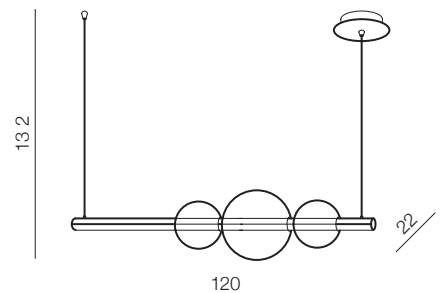

1 BLACK

2 WHITE

3 GOLD

Sandra 1 dimm LED

AZ3351

(black)

LED 36W 2340lm 3000K dimmable
glass/acrylic

Sandra 3 dimm LED