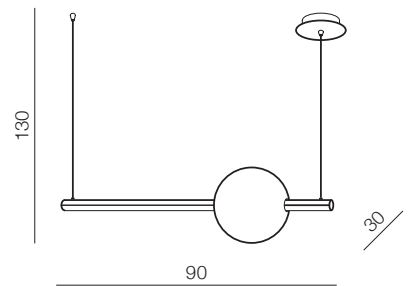

1 BLACK

2 WHITE

3 GOLD

Sandra 1 dimm LED

AZ3351

(black)

LED 36W 2340lm 3000K dimmable
glass/acrylic

Sandra 3 dimm LED