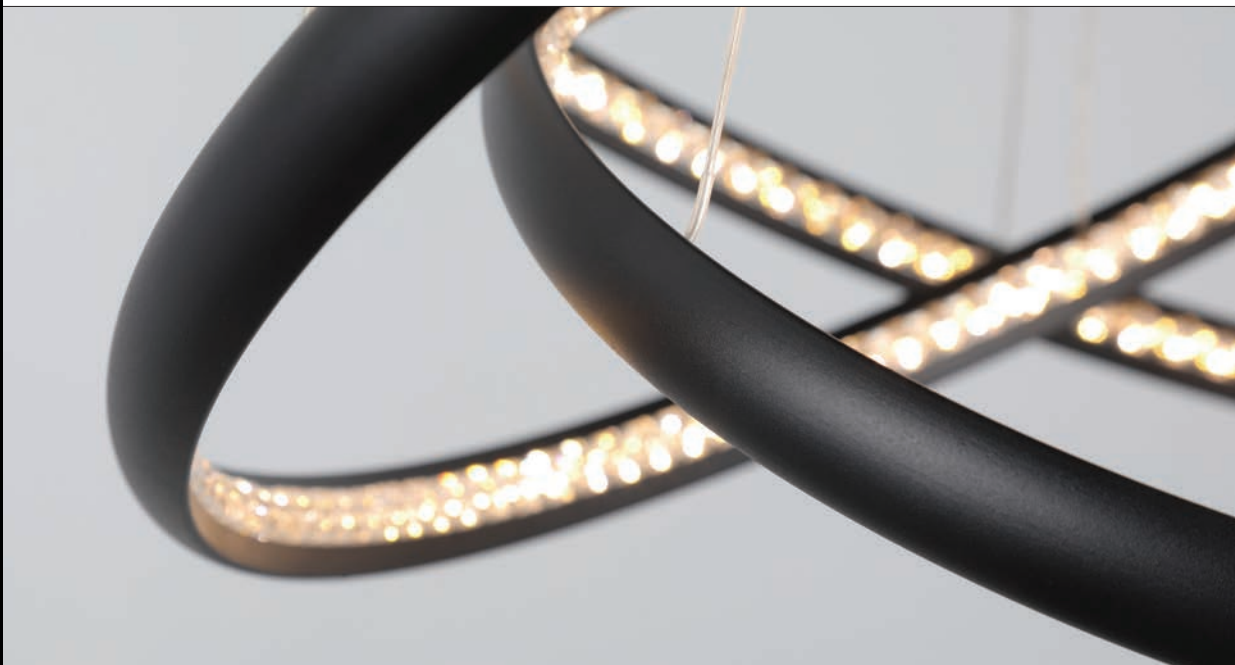

BRIGHTON

1 CHROME

2 BLACK

3 GOLD

Brighton 3 LED

- 1 AZ1609 (chrome)
- 2 AZ4428 (black)
- 3 AZ4429 (gold)

LED 55W 3300lm
3000K
metal crystals