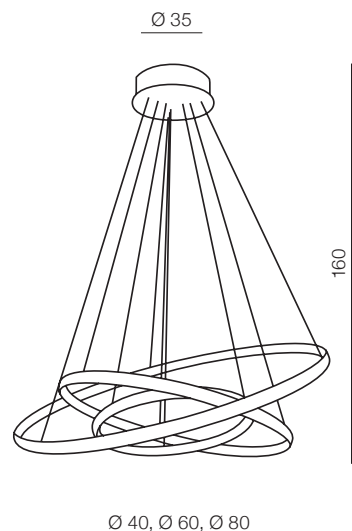

BRIGHTON

1 CHROME

2 BLACK

3 GOLD

Brighton 3 LED

- 1 AZ1609 (chrome)
- 2 AZ4428 (black)
- 3 AZ4429 (gold)

LED 55W 3300lm
3000K
metal crystals