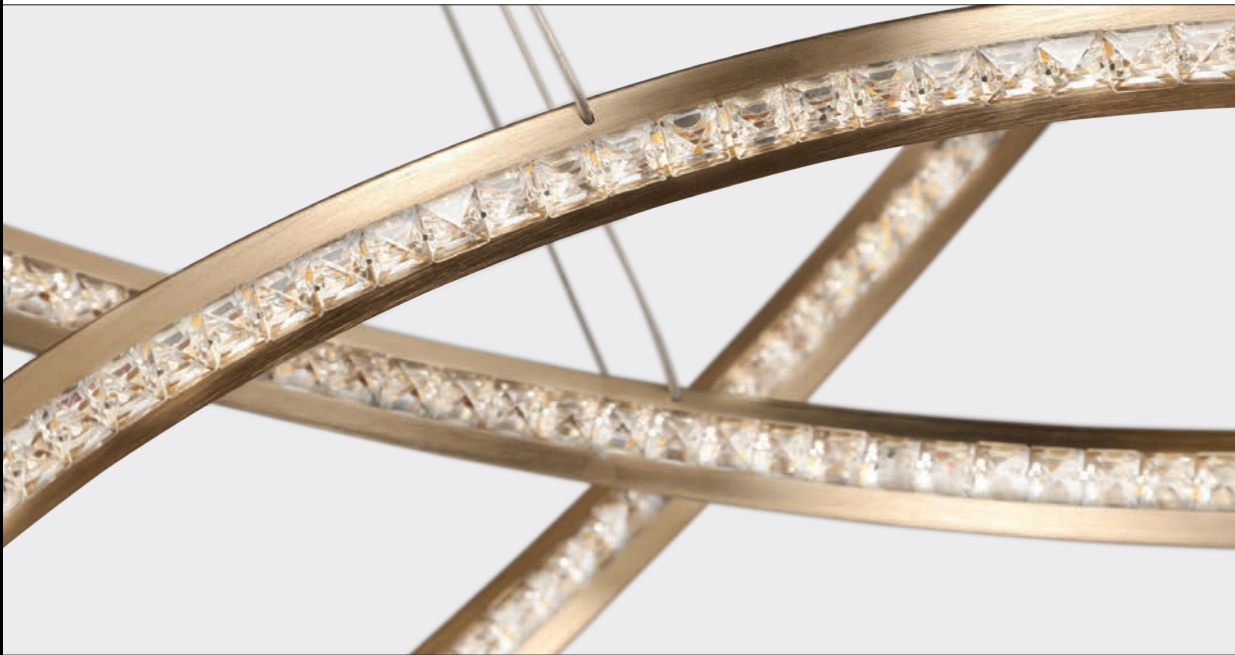

BRIGHTON

1 CHROME

2 BLACK

3 GOLD

Brighton 3 LED

- 1 AZ1609 (chrome)
- 2 AZ4428 (black)
- 3 AZ4429 (gold)

LED 55W 3300lm
3000K
metal crystals