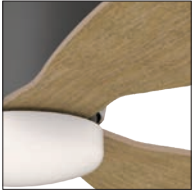

1 WHITE/OAK

2 BLACK/BLACK

3 BRONZE/WALNUT

4 BLACK/TEAK WOOD

5 WHITE/WHITE

106

**Veneti CCT** LED  
+ REMOTE CONTROL

- 1 **AZ4447** (white/oak)
- 2 **AZ4448** (black/black)
- 3 **AZ4449** (bronze/walnut)
- 4 **AZ4450** (black/teak wood)
- 5 **AZ4451** (white/white)