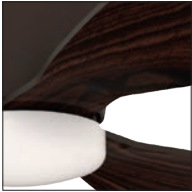

1 WHITE/OAK

2 BLACK/BLACK

3 BRONZE/WALNUT

4 BLACK/TEAK WOOD

5 WHITE/WHITE

106

**Veneti CCT** LED  
+ REMOTE CONTROL

- 1 **AZ4447** (white/oak)
- 2 **AZ4448** (black/black)
- 3 **AZ4449** (bronze/walnut)
- 4 **AZ4450** (black/teak wood)
- 5 **AZ4451** (white/white)

LED 18W 600lm 3000K  
aluminium