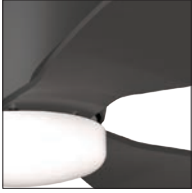

1 WHITE/OAK

2 BLACK/BLACK

3 BRONZE/WALNUT

4 BLACK/TEAK WOOD

5 WHITE/WHITE

106

**Veneti CCT** LED  
+ REMOTE CONTROL

- 1 **AZ4447** (white/oak)
- 2 **AZ4448** (black/black)
- 3 **AZ4449** (bronze/walnut)
- 4 **AZ4450** (black/teak wood)
- 5 **AZ4451** (white/white)

LED 18W 600lm 3000K  
aluminium