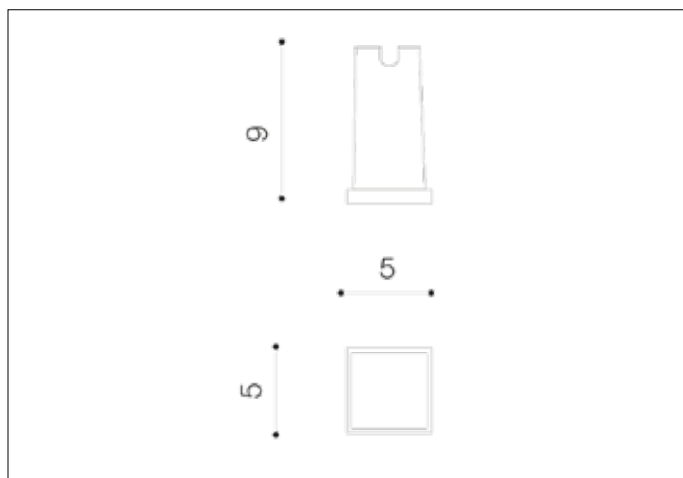

AZzardo[®]
 LIGHTING

 ALF SQUARE 3000K BK
 AZ4465, EAN 5901238444657

Dimensions height / width / length [cm] **Product Specifications**

Product	9 x 5 x 5
Mounting inlet:	8,3 x 4,2 x 4,2
Ceiling base:	N/A x N/A x N/A
Shades	0,7 x 5 x 5

Shipping info height / width / length [cm]

BOX 1:	10 x 5,5 x 5,5
BOX 2:	N/A x N/A x N/A
BOX 3:	N/A x N/A x N/A
Net weight [kg]	0,12
Gross weight [kg]	0,14

Energy efficiency

Azzardo Sp. z o.o.
 ul. Strzeszyńska 33 60-479 Poznań,
 NIP: 929-185-75-07

www.azzardolighting.com

Line	TECHNICAL
Type	Outdoor
Type of track	N/A
Colour	Black
Material	Metal / PC
Light source	1
Type of socket	LED INTEGRATED
Lumens	N/A
Kelvins	3000
Beam angle	N/A
Dimmable	N/A
CCT	N/A
RGB	N/A
RA	? 80
App remote control	N/A
Remote control	N/A
Voltage	230V
Power	2,3W
Switch location	N/A
Protection class	IP65
Tilt	N/A
Rotation	N/A