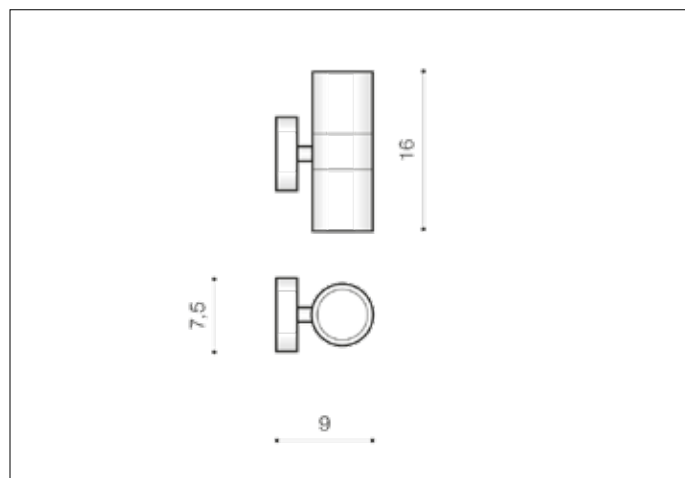

AZzardo[®]
LIGHTING

ULF 2 GU10 WALL DGR
AZ4474, EAN 5901238444749

Dimensions height / width / length [cm] Product Specifications

Product	16 x 7,5 x 9
Mounting inlet:	N/A x N/A x N/A
Ceiling base:	N/A x N/A x N/A
Shades	16 x 6 x N/A

Line	TECHNICAL
Type	Wall
Type of track	N/A
Colour	Dark Grey
Material	Metal / Glass
Light source	2
Type of socket	GU10
Lumens	N/A
Kelvins	N/A
Beam angle	N/A
Dimmable	N/A
CCT	N/A
RGB	N/A
RA	N/A
App remote control	N/A
Remote control	N/A
Voltage	230V
Power	max LED 35W
Switch location	N/A
Protection class	IP44
Tilt	N/A
Rotation	N/A

Shipping info height / width / length [cm]

BOX 1:	17 x 10 x 8,5
BOX 2:	N/A x N/A x N/A
BOX 3:	N/A x N/A x N/A
Net weight [kg]	0,48
Gross weight [kg]	0,54

Energy efficiency

N/A

Azzardo Sp. z o.o.
ul. Strzeszyńska 33 60-479 Poznań,
NIP: 929-185-75-07