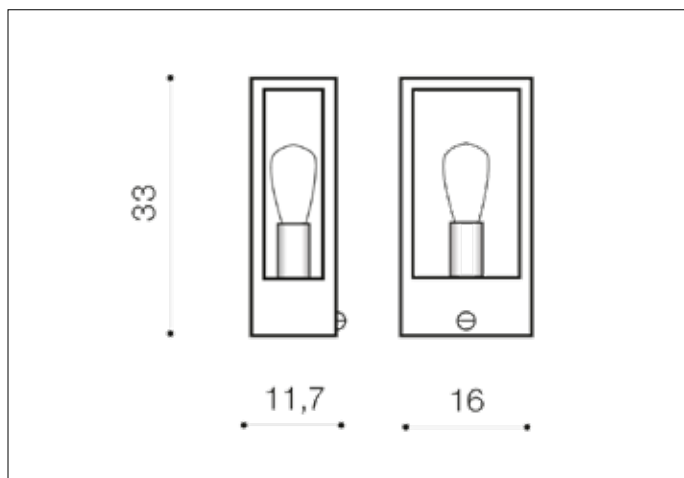

AZzardo[®]
LIGHTING

NIKLAS WALL SENSOR BK
AZ4487, EAN 5901238444879

Dimensions height / width / length [cm] Product Specifications

Product	33 x 16 x 11,7
Mounting inlet:	N/A x N/A x N/A
Ceiling base:	N/A x N/A x N/A
Shades	N/A x N/A x N/A

Line	DECORATIVE
Type	Wall
Type of track	N/A
Colour	Black
Material	Metal / Glass
Light source	1
Type of socket	E27
Lumens	N/A
Kelvins	N/A
Beam angle	N/A
Dimmable	N/A
CCT	N/A
RGB	N/A
RA	N/A
App remote control	N/A
Remote control	N/A
Voltage	230V
Power	max LED 60W
Switch location	N/A
Protection class	IP44
Tilt	N/A
Rotation	N/A

Shipping info height / width / length [cm]

BOX 1:	38,5 x 21 x 15
BOX 2:	N/A x N/A x N/A
BOX 3:	N/A x N/A x N/A
Net weight [kg]	2
Gross weight [kg]	2,25

Energy efficiency

Azzardo Sp. z o.o.
ul. Strzeszyńska 33 60-479 Poznań,
NIP: 929-185-75-07