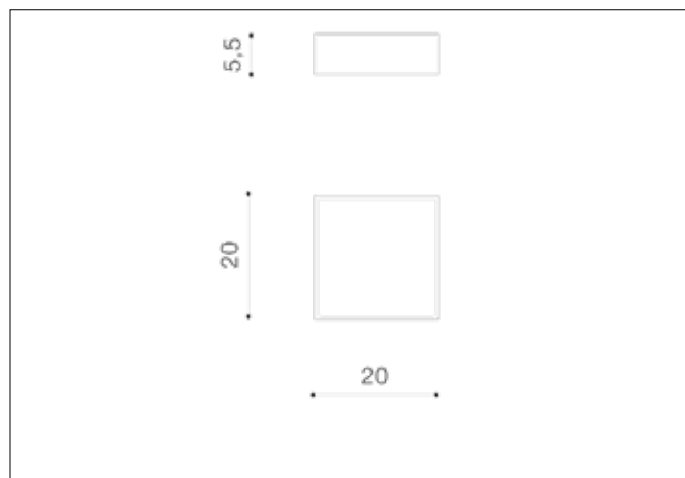

CASPER SQUARE 3000K BK
AZ4496, EAN 5901238444961

Dimensions height / width / length [cm] Product Specifications

Product	5,5 x 20 x 20
Mounting inlet:	N/A x N/A x N/A
Ceiling base:	N/A x N/A x N/A
Shades	N/A x N/A x N/A

Line	TECHNICAL
Type	Top
Type of track	N/A
Colour	Black
Material	Metal / Acryl
Light source	1
Type of socket	LED INTEGRATED
Lumens	N/A
Kelvins	3000
Beam angle	N/A
Dimmable	N/A
CCT	N/A
RGB	N/A
RA	? 80
App remote control	N/A
Remote control	N/A
Voltage	230V
Power	15W
Switch location	N/A
Protection class	IP54
Tilt	N/A
Rotation	N/A

Shipping info height / width / length [cm]

BOX 1:	21 x 20,5 x 6
BOX 2:	N/A x N/A x N/A
BOX 3:	N/A x N/A x N/A
Net weight [kg]	1,2
Gross weight [kg]	1,5

Energy efficiency

Azzardo Sp. z o.o.
ul. Strzeszyńska 33 60-479 Poznań,
NIP: 929-185-75-07