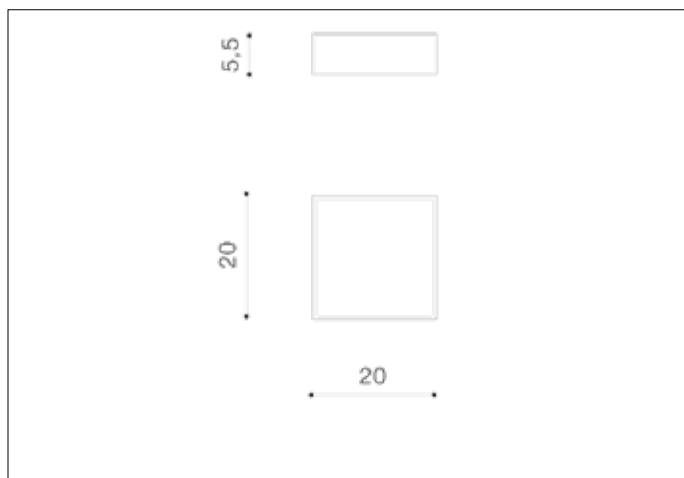

## Dimensions height / width / length [cm] Product Specifications

Product	5,5 x 20 x 20
Mounting inlet:	N/A x N/A x N/A
Ceiling base:	N/A x N/A x N/A
Shades	N/A x N/A x N/A

Line	TECHNICAL
Type	Top
Type of track	N/A
Colour	Black
Material	Metal / Acryl
Light source	1
Type of socket	LED INTEGRATED
Lumens	N/A
Kelvins	4000
Beam angle	N/A
Dimmable	N/A
CCT	N/A
RGB	N/A
RA	? 80
App remote control	N/A
Remote control	N/A
Voltage	230V
Power	15W
Switch location	N/A
Protection class	IP54
Tilt	N/A
Rotation	N/A

## Shipping info height / width / length [cm]

BOX 1:	21 x 20,5 x 6
BOX 2:	N/A x N/A x N/A
BOX 3:	N/A x N/A x N/A
Net weight [kg]	1,2
Gross weight [kg]	1,5