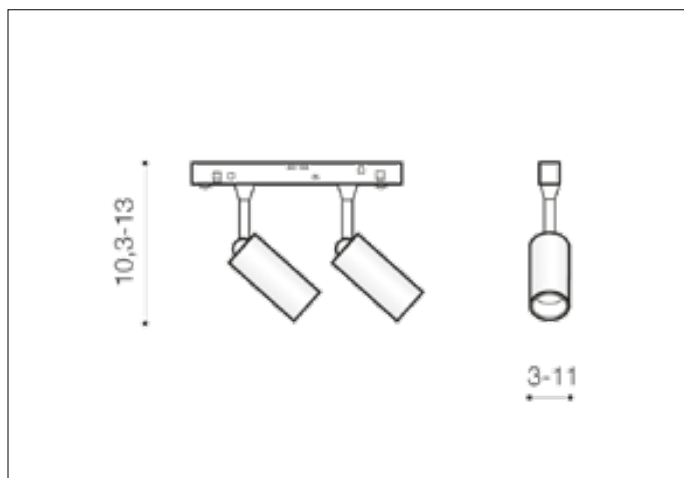

**Azzardo**<sup>®</sup>  
 LIGHTING

 NIKKI 2 TRACK MAGNETIC 2x3W 3000K BK/BK  
 AZ4592, EAN 5901238445920

**Dimensions** height / width / length [cm] **Product Specifications**

Product	10,3 ~ 11 ~ 13 x 11,5 ~ 19 x 3 ~ 11
Mounting inlet:	N/A x N/A x N/A
Ceiling base:	N/A x N/A x N/A
Shades	6,5 x 3 x N/A

**Shipping info** height / width / length [cm]

BOX 1:	21,5 x 19 x 6,5
BOX 2:	N/A x N/A x N/A
BOX 3:	N/A x N/A x N/A
Net weight [kg]	0,17
Gross weight [kg]	0,27

**Energy efficiency**

Azzardo Sp. z o.o.  
 ul. Strzeszyńska 33 60-479 Poznań,  
 NIP: 929-185-75-07

[www.azzardolighting.com](http://www.azzardolighting.com)

Line	TECHNICAL
Type	Track
Type of track	Magnetic
Colour	Black / Black
Material	Metal / PC
Light source	2
Type of socket	LED INTEGRATED
Lumens	N/A
Kelvins	3000
Beam angle	N/A
Dimmable	N/A
CCT	N/A
RGB	N/A
RA	? 80
App remote control	N/A
Remote control	N/A
Voltage	48V
Power	3W
Switch location	N/A
Protection class	IP20
Tilt	45°
Rotation	360°