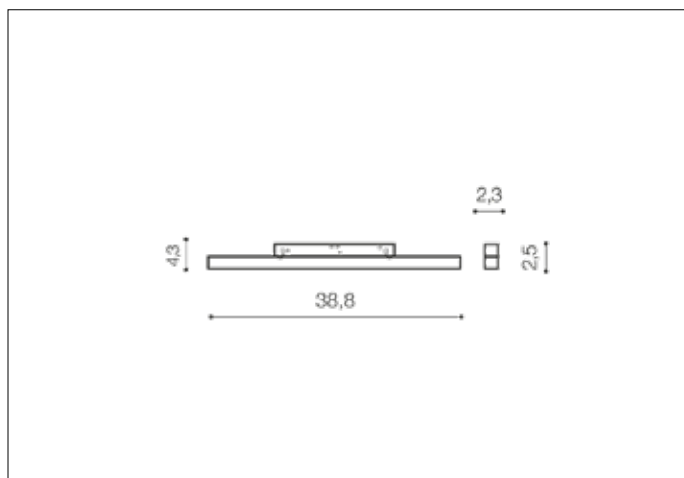

KIRA TRACK MAGNETIC 24W POINTS60 3000K BK
AZ4599, EAN 5901238445999

Dimensions height / width / length

[cm] Product	2,5 ~ 4,3 x 2,3 x
Mounting inlet:	N/A x N/A x N/A
Ceiling base:	38,8 N/A x N/A x N/A
Shades	N/A x N/A x N/A

Product Specifications

Line	TECHNICAL
Type	Track
Type of track	Magnetic
Colour	Black / Black
Material	Metal / PC
Light source	1
Type of socket	LED INTEGRATED
Lumens	N/A
Kelvins	3000
Beam angle	N/A
Dimmable	N/A
CCT	N/A
RGB	N/A
RA	? 80
App remote control	N/A
Remote control	N/A
Voltage	48V
Power	24W
Switch location	N/A
Protection class	IP20
Tilt	N/A
Rotation	N/A

Shipping info height / width / length [cm]

BOX 1:	9 x 41,5 x 5
BOX 2:	N/A x N/A x N/A
BOX 3:	N/A x N/A x N/A
Net weight [kg]	0,26
Gross weight [kg]	0,34

Energy efficiency

Azzardo Sp. z o.o.
ul. Strzeszyńska 33 60-479 Poznań,
NIP: 929-185-75-07