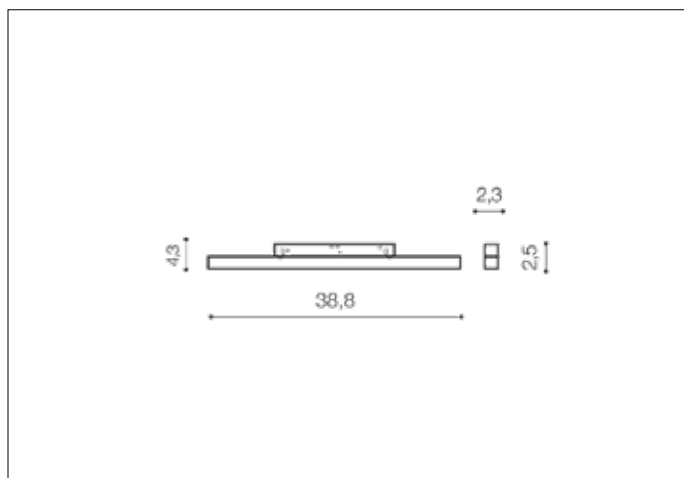

KIRA TRACK MAGNETIC 24W POINTS60 4000K WH
AZ4602, EAN 5901238446026

Dimensions height / width / length

| | |
|-----------------|----------------------|
| [cm] Product | 2,5 ~ 4,3 x 2,2 x |
| Mounting inlet: | N/A x N/A x N/A |
| Ceiling base: | 38,8 N/A x N/A x N/A |
| Shades | N/A x N/A x N/A |

Product Specifications

| | |
|--------------------|----------------|
| Line | TECHNICAL |
| Type | Track |
| Type of track | Magnetic |
| Colour | White / White |
| Material | Metal / PC |
| Light source | 1 |
| Type of socket | LED INTEGRATED |
| Lumens | N/A |
| Kelvins | 4000 |
| Beam angle | N/A |
| Dimmable | N/A |
| CCT | N/A |
| RGB | N/A |
| RA | ? 80 |
| App remote control | N/A |
| Remote control | N/A |
| Voltage | 48V |
| Power | 12W |
| Switch location | N/A |
| Protection class | IP20 |
| Tilt | N/A |
| Rotation | N/A |

Shipping info height / width / length [cm]

| | |
|-------------------|-----------------|
| BOX 1: | 9 x 41,5 x 5 |
| BOX 2: | N/A x N/A x N/A |
| BOX 3: | N/A x N/A x N/A |
| Net weight [kg] | 0,26 |
| Gross weight [kg] | 0,34 |