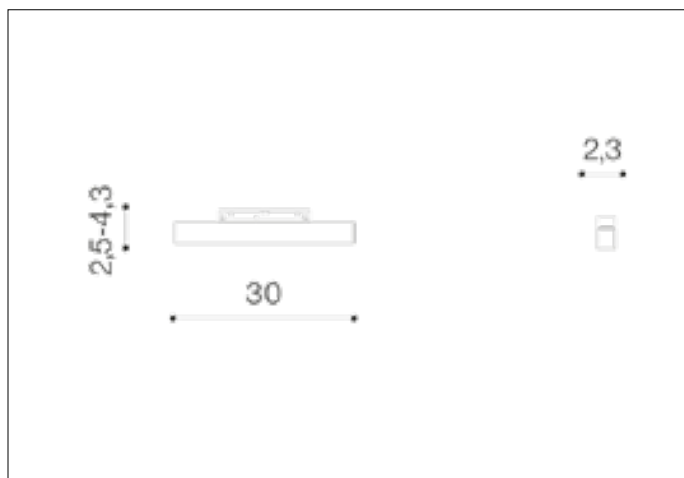

SAGA TRACK MAGNETIC 12W MILKY120 4000K BK
AZ4605, EAN 5901238446057

Dimensions height / width / length [cm] **Product Specifications**

Product	2,5 ~ 4,3 x 2,3 x 30
Mounting inlet:	N/A x N/A x N/A
Ceiling base:	N/A x N/A x N/A
Shades	N/A x N/A x N/A

Line	TECHNICAL
Type	Track
Type of track	Magnetic
Colour	Black
Material	Metal / PC
Light source	1
Type of socket	LED INTEGRATED
Lumens	N/A
Kelvins	4000
Beam angle	N/A
Dimmable	N/A
CCT	N/A
RGB	N/A
RA	? 80
App remote control	N/A
Remote control	N/A
Voltage	48V
Power	12W
Switch location	N/A
Protection class	IP20
Tilt	N/A
Rotation	N/A

Shipping info height / width / length [cm]

BOX 1:	34 x 9 x 5
BOX 2:	N/A x N/A x N/A
BOX 3:	N/A x N/A x N/A
Net weight [kg]	0,2
Gross weight [kg]	0,3

Energy efficiency

Azzardo Sp. z o.o.
ul. Strzeszyńska 33 60-479 Poznań,
NIP: 929-185-75-07