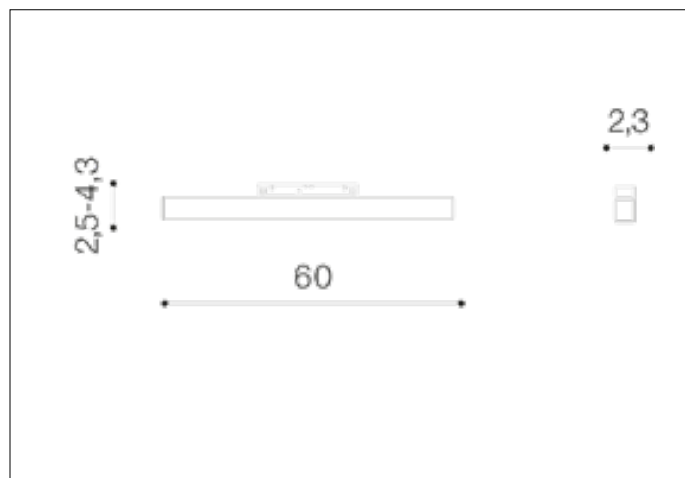

SAGA TRACK MAGNETIC 24W MILKY120 4000K BK
AZ4609, EAN 5901238446095

Dimensions height / width / length [cm] **Product Specifications**

Product	2,5 ~ 4,3 x 2,3 x 60
Mounting inlet:	N/A x N/A x N/A
Ceiling base:	N/A x N/A x N/A
Shades	N/A x N/A x N/A

Line	TECHNICAL
Type	Track
Type of track	Magnetic
Colour	Black
Material	Metal / PC
Light source	1
Type of socket	LED INTEGRATED
Lumens	N/A
Kelvins	4000
Beam angle	N/A
Dimmable	N/A
CCT	N/A
RGB	N/A
RA	? 80
App remote control	N/A
Remote control	N/A
Voltage	48V
Power	24W
Switch location	N/A
Protection class	IP20
Tilt	N/A
Rotation	N/A

Shipping info height / width / length [cm]

BOX 1:	64 x 5 x 9
BOX 2:	N/A x N/A x N/A
BOX 3:	N/A x N/A x N/A
Net weight [kg]	0,36
Gross weight [kg]	0,5

Energy efficiency

Azzardo Sp. z o.o.
ul. Strzeszyńska 33 60-479 Poznań,
NIP: 929-185-75-07