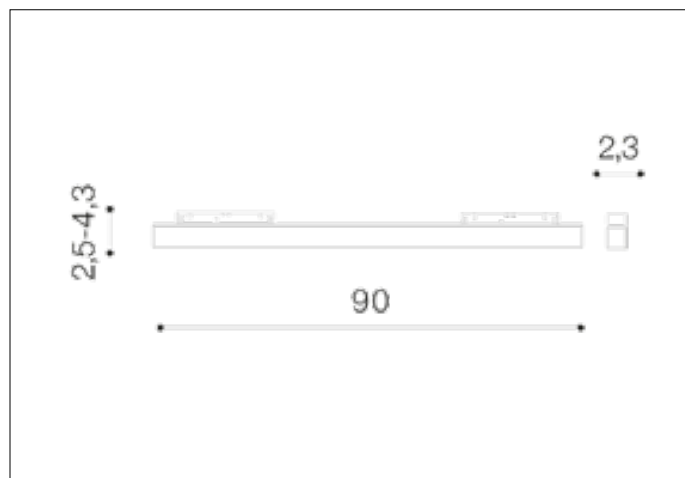

SAGA TRACK MAGNETIC 36W MILKY120 3000K BK
AZ4611, EAN 5901238446118

Dimensions height / width / length [cm] Product Specifications

Product	2,5 ~ 4,3 x 2,3 x 90
Mounting inlet:	N/A x N/A x N/A
Ceiling base:	N/A x N/A x N/A
Shades	N/A x N/A x N/A

Line	TECHNICAL
Type	Track
Type of track	Magnetic
Colour	Black
Material	Metal / PC
Light source	1
Type of socket	LED INTEGRATED
Lumens	N/A
Kelvins	3000
Beam angle	N/A
Dimmable	N/A
CCT	N/A
RGB	N/A
RA	? 80
App remote control	N/A
Remote control	N/A
Voltage	48V
Power	36W
Switch location	N/A
Protection class	IP20
Tilt	N/A
Rotation	N/A

Shipping info height / width / length [cm]

BOX 1:	94 x 9 x 5
BOX 2:	N/A x N/A x N/A
BOX 3:	N/A x N/A x N/A
Net weight [kg]	0,55
Gross weight [kg]	0,73

Energy efficiency

Azzardo Sp. z o.o.
ul. Strzeszyńska 33 60-479 Poznań,
NIP: 929-185-75-07