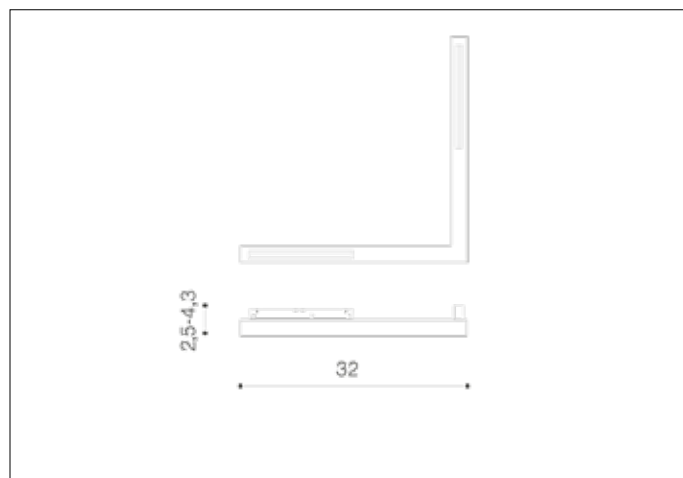

SAGA TRACK MAGNETIC CORNER A 24W MILKY120

4000K BK

AZ4615, EAN 5901238446156

Dimensions height / width / length [cm] Product Specifications

Product	2,5 ~ 4,3 x 32 x 30
Mounting inlet:	N/A x N/A x N/A
Ceiling base:	N/A x N/A x N/A
Shades	N/A x N/A x N/A

Line	TECHNICAL
Type	Track
Type of track	Magnetic
Colour	Black
Material	Metal / PC
Light source	1
Type of socket	LED INTEGRATED
Lumens	N/A
Kelvins	4000
Beam angle	N/A
Dimmable	N/A
CCT	N/A
RGB	N/A
RA	? 80
App remote control	N/A
Remote control	N/A
Voltage	48V
Power	24W
Switch location	N/A
Protection class	IP20
Tilt	N/A
Rotation	N/A

Shipping info height / width / length [cm]

BOX 1:	43,5 x 37,5 x 7,5
BOX 2:	N/A x N/A x N/A
BOX 3:	N/A x N/A x N/A
Net weight [kg]	0,4
Gross weight [kg]	0,74

Energy efficiency

Azzardo Sp. z o.o.

ul. Strzeszyńska 33 60-479 Poznań,