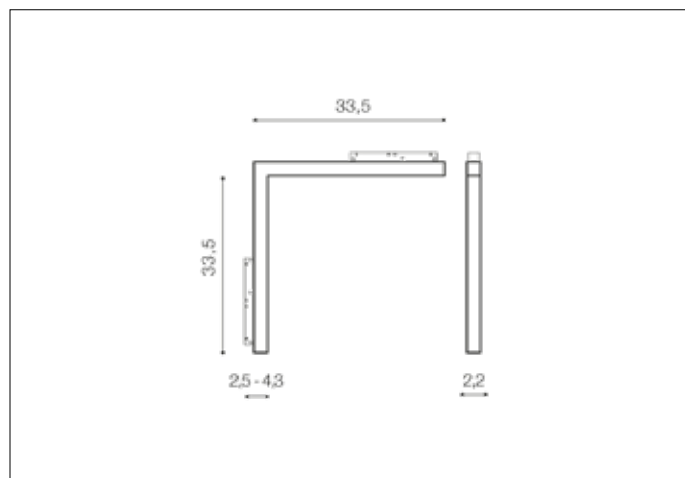

**Azzardo**<sup>®</sup>  
 LIGHTING

SAGA TRACK MAGNETIC CORNER B 24W MILKY120

3000K BK

AZ4617, EAN 5901238446170

**Dimensions** height / width / length [cm] **Product Specifications**

Product	2,5 ~ 4,3 x 33,5 x 33,5
Mounting inlet:	N/A x N/A x N/A
Ceiling base:	N/A x N/A x N/A
Shades	N/A x N/A x N/A

**Shipping info** height / width / length [cm]

BOX 1:	43,5 x 37,5 x 7,5
BOX 2:	N/A x N/A x N/A
BOX 3:	N/A x N/A x N/A
Net weight [kg]	0,4
Gross weight [kg]	0,75

**Energy efficiency**

Azzardo Sp. z o.o.

ul. Strzeszyńska 33 60-479 Poznań,

NIP: 929-185-75-07

[www.azzardolighting.com](http://www.azzardolighting.com)

Line	TECHNICAL
Type	Track
Type of track	Magnetic
Colour	Black
Material	Metal / PC
Light source	1
Type of socket	LED INTEGRATED
Lumens	N/A
Kelvins	3000
Beam angle	N/A
Dimmable	N/A
CCT	N/A
RGB	N/A
RA	? 80
App remote control	N/A
Remote control	N/A
Voltage	48V
Power	24W
Switch location	N/A
Protection class	IP20
Tilt	N/A
Rotation	N/A