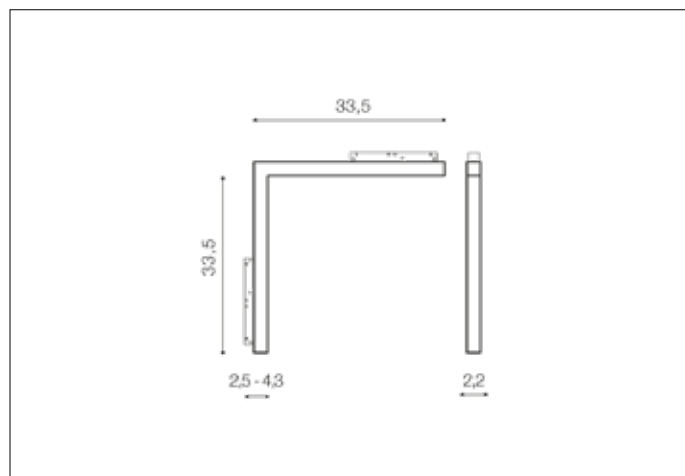

Azzardo[®]
 LIGHTING

SAGA TRACK MAGNETIC CORNER B 24W MILKY120

4000K WH

AZ4620, EAN 5901238446200

Dimensions height / width / length [cm] **Product Specifications**

Product	2,5 ~ 4,3 x 33,5 x 33,5
Mounting inlet:	N/A x N/A x N/A
Ceiling base:	N/A x N/A x N/A
Shades	N/A x N/A x N/A

Shipping info height / width / length [cm]

BOX 1:	43,5 x 37,5 x 7,5
BOX 2:	N/A x N/A x N/A
BOX 3:	N/A x N/A x N/A
Net weight [kg]	0,4
Gross weight [kg]	0,75

Energy efficiency

Azzardo Sp. z o.o.

ul. Strzeszyńska 33 60-479 Poznań,

NIP: 929-185-75-07

www.azzardolighting.com

Line	TECHNICAL
Type	Track
Type of track	Magnetic
Colour	White
Material	Metal / PC
Light source	1
Type of socket	LED INTEGRATED
Lumens	N/A
Kelvins	4000
Beam angle	N/A
Dimmable	N/A
CCT	N/A
RGB	N/A
RA	? 80
App remote control	N/A
Remote control	N/A
Voltage	48V
Power	24W
Switch location	N/A
Protection class	IP20
Tilt	N/A
Rotation	N/A