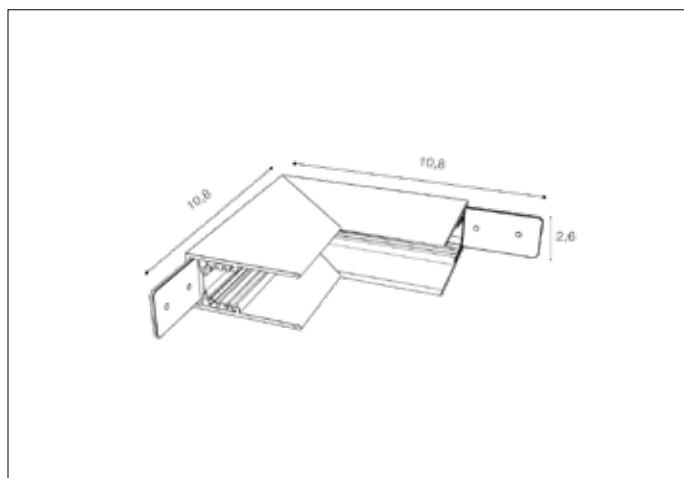

TRACK MAGNETIC INNER CORNER90 WH  
AZ4684, EAN 5901238446842

**Dimensions** height / width / length [cm] **Product Specifications**

Product	2,6 x 6,80 ~ 10,79 x 6,80 ~ 10,80
Mounting inlet:	N/A x N/A x N/A
Ceiling base:	N/A x N/A x N/A
Shades	N/A x N/A x N/A

Line	TECHNICAL
Type	Component
Type of track	Magnetic
Colour	White
Material	Metal
Light source	N/A
Type of socket	N/A
Lumens	N/A
Kelvins	N/A
Beam angle	N/A
Dimmable	N/A
CCT	N/A
RGB	N/A
RA	N/A
App remote control	N/A
Remote control	N/A
Voltage	N/AV
Power	N/A
Switch location	N/A
Protection class	N/A
Tilt	N/A
Rotation	N/A

**Shipping info** height / width / length [cm]

BOX 1:	2,6 x 13,5 x 13,5
BOX 2:	N/A x N/A x N/A
BOX 3:	N/A x N/A x N/A
Net weight [kg]	0,2
Gross weight [kg]	0,2

**Energy efficiency**

Azzardo Sp. z o.o.  
ul. Strzeszyńska 33 60-479 Poznań,  
NIP: 929-185-75-07