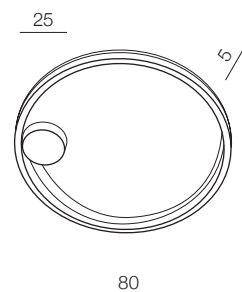

Halo 80 Top LED

- 1 AZ4703 (black)
- 2 AZ4704 (gold)
- 3 AZ4958 (white)

LED 55W 4700lm 3000K metal/acryl